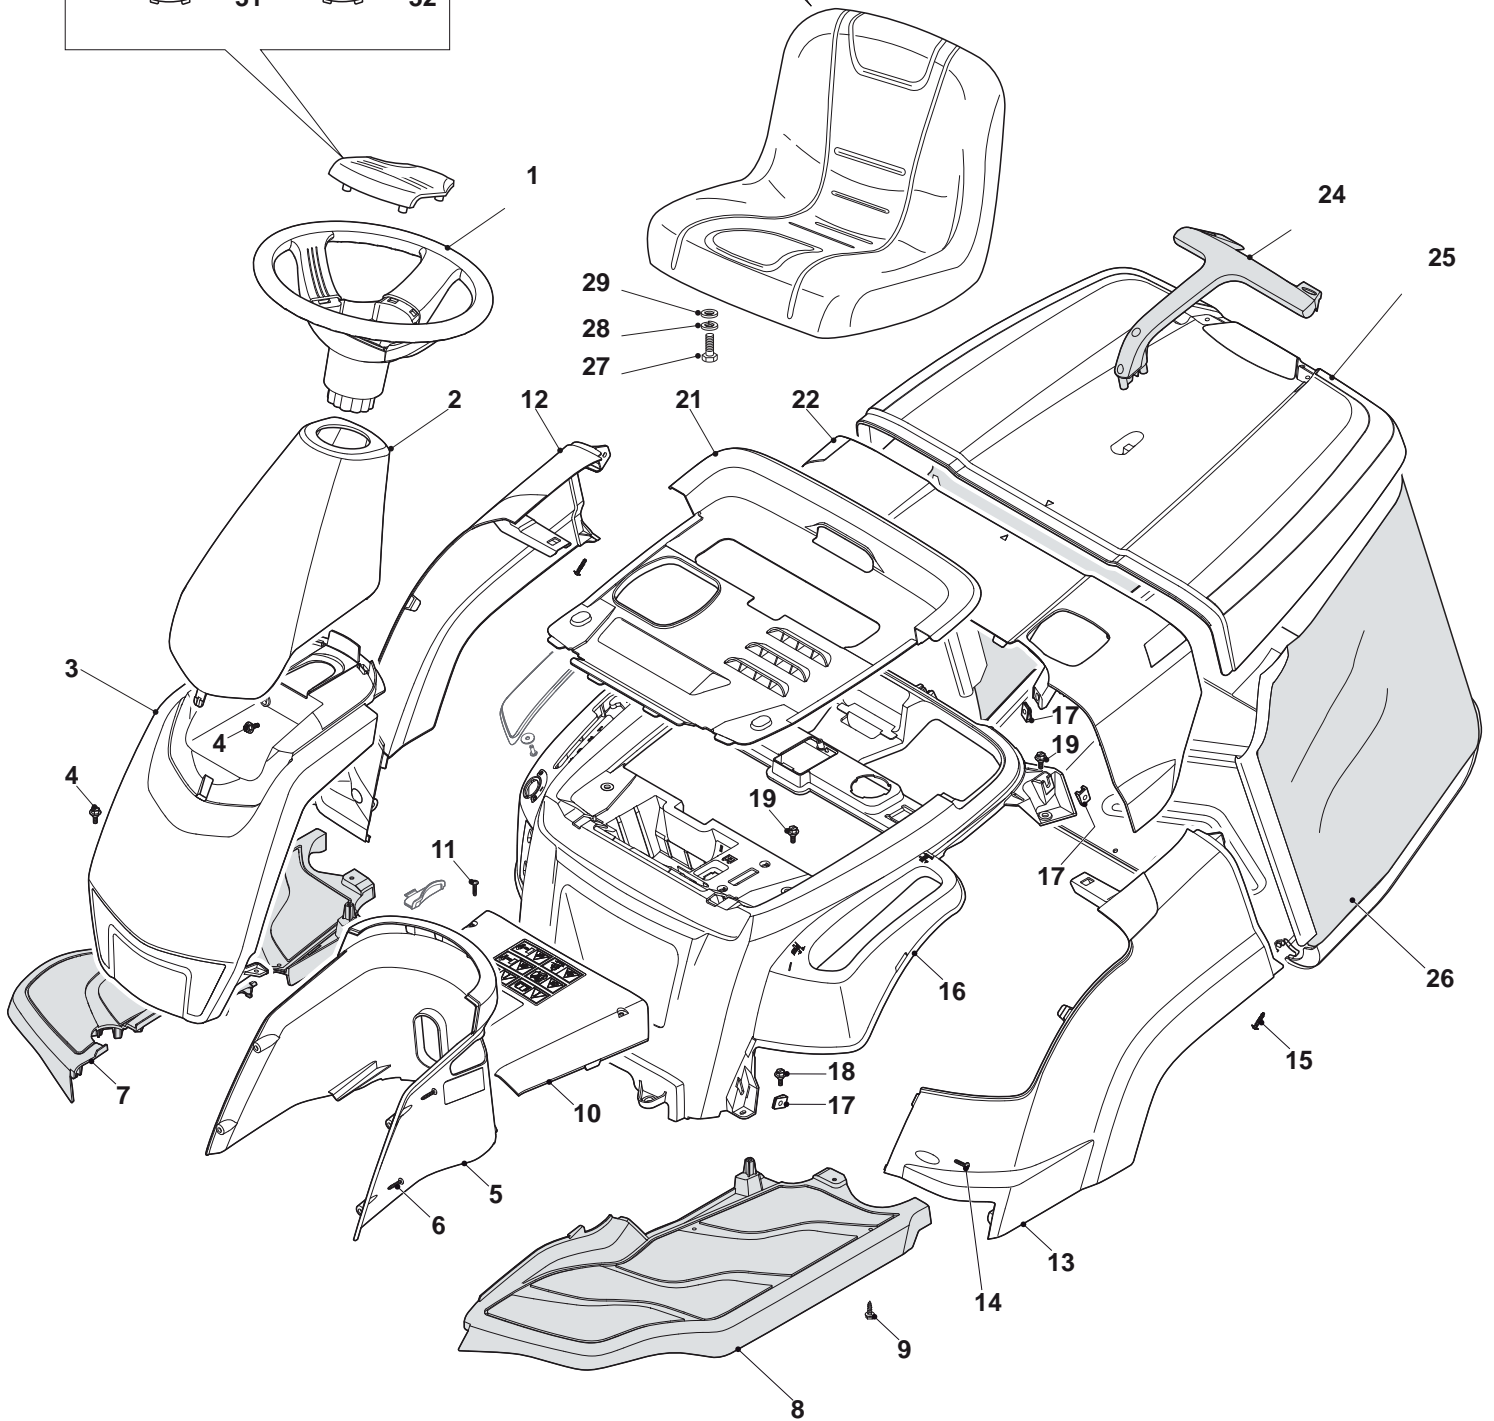

Frame							
POS	CODE	Q.TY	DESCRIPTION	DESCRIZIONE	DESCRIPTION	BESCHREIBUNG	NOTES
35	125722472/0	1	Seat	Sedile	Siege	Sitz	
36	125722463/0	1	Seat	Sedile	Siege	Sitz	
37	125722453/1	1	Seat	Sedile	Siege	Sitz	
38	125722471/0	1	Seat	Sedile	Siege	Sitz	
39	125722456/0	1	Seat	Sedile	Siege	Sitz	
40	125722470/0	1	Seat	Sedile	Siege	Sitz	
41	125722477/0	1	Seat	Sedile	Siege	Sitz