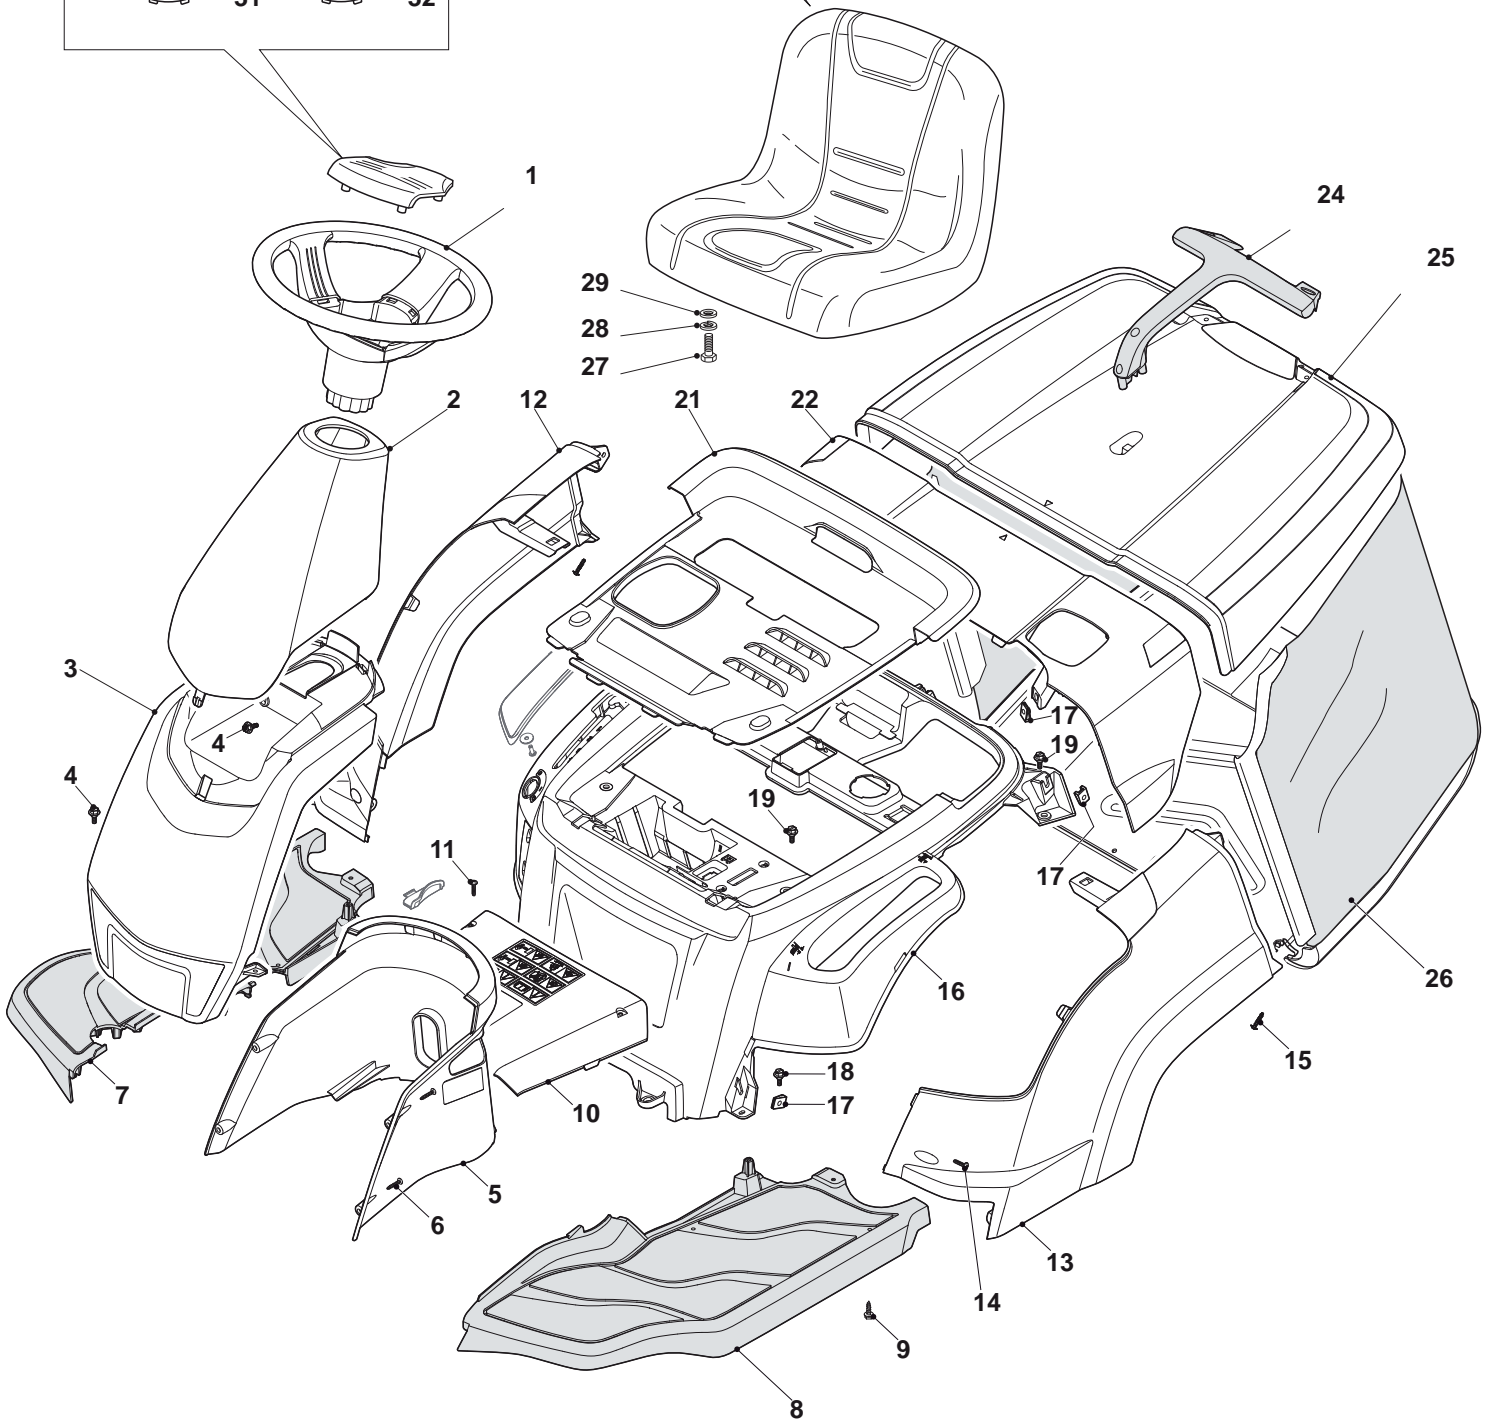

Frame							
POS	CODE	Q.TY	DESCRIPTION	DESCRIZIONE	DESCRIPTION	BESCHREIBUNG	NOTES
1	325961220/0	1	Steering Wheel	Volante	Support Volant	Lenkrad Halter	
2	327110486/0	1	Steering Column Cover, Grey	Piantone Sterzo, Grigio	Couvre Tube De Direction, Gris	Lenkungsaeule kappe Grau	
2	327110487/0	1	Steering Column Cover, Black	Copertura Piantone Sterzo, Nero	Couvre Tube De Direction, Noire	Lenkungsaeule Kappe, Schwarz	
2	327110519/0	1	Steering Column Cover, Grey St	Copertura Piantone Sterzo, Grigio St	Couvre Tube De Direction, Gris STIGA	Lenkungsaeule Kappe, Grau St	
3	327110510/0	1	Steering Column Cover, Red	Piantone Sterzo, Rosso	Couvercle Avant, Rouge	Lenkungsaeule kappe Rot	
3	327110492/0	1	Front Cover, Yellow	Protezione Anteriore, Giallo	Couvercle Avant, Jaune	Vorderdeckel, Gelb	
3	327110493/0	1	Front Cover, White	Protezione Anteriore, Bianco	Couvercle Avant, Blanc	Vorderdeckel, Weiß	
3	327110528/0	1	Front Cover, Green	Protezione Anteriore, Verde	Couvercle Avant, Vert	Vorderdeckel, Grün	
4	125943010/0	4	Screw	Vite	Vis	Schraube	
5	327110483/0	1	Rear Steering Column Cover, Grey	Copertura Piantone Sterzo, Grigio	Couvercle Arrier, Gris	Lenkungsaeule kappe Grau	
5	327110522/0	1	Rear Cover, Black	Protezione Posteriore, Nero	Couvercle Arrier, Noire	Hinterdeckel, Schwarz	
5	327110518/0	1	Rear Cover, Grey	Protezione Post. Grigio	Couvercle Arrier, Gris	Hinterdeckel, Grau	Stiga Models
6	112728300/0	4	Screw	Vite	Vis	Schraube	
7	327500501/0	1	Right Footboard	Pedana Destra	Marchepied Droit	Rechte Fussbrett	
8	327500500/0	1	Left Footboard	Pedana Sinistra	Marchepied Gauche	Linke Fussbrett	
9	112735402/0	14	Screw	Vite	Vis	Schraube	
10	327110478/1	1	Central Cover, Grey	Copertura Centrale, Grigio	Couvre Central, Gris	Kappe, Grau	
10	327110520/1	1	Central Cover, Black	Copertura Centrale, Nero	Couvre Central Noir	Kappe, Schwarz	
10	327110516/1	1	Central Cover, Grey	Copertura Centrale, Grigio	Couvre Central, Gris	Kappe, Grau	
11	112728300/0	2	Screw	Vite	Vis	Schraube	
12	327110511/0	1	Right Rear Cover, Red	Protezione Posteriore Destra Rosso	Couvre Roue Droit, Rouge	Hinterdeckel Rot Recht	
12	327110488/0	1	Right Wheels Cover, Yellow	Copriruota Destro, Giallo	Couvre Roue Droit, Jaune	Rechte Radkappe, Gelb	
12	327110489/0	1	Right Wheels Cover, White	Copriruota Destro, Bianco	Couvre Roue Droit, Blanc	Rechte Radkappe, Weiß	
12	327110533/0	1	Right Wheels Cover, Black	Copriruota Destro, Nero	Couvre Roue Droit, Noire	Rechte Radkappe, Schwarz	
12	327110529/0	1	Right Wheels Cover, Green	Copriruota Destro, Verde	Couvre Roue Droit, Vert	Rechte Radkappe, Grün	
13	327110512/0	1	Left Rear Cover, Red	Protezione Posteriore Sinistra Rosso	Couvre Roue Gauche, Rouge	Hinterdeckel Rot Linke	
13	327110490/0	1	Left Wheels Cover, Yellow	Copriruota Sinistro, Giallo	Couvre Roue Gauche, Jaune	Linke Radkappe, Gelb	
13	327110491/0	1	Left Wheels Cover, White	Copriruota Sinistro, Bianco	Couvre Roue Gauche, Blanc	Linke Radkappe, Weiß	
13	327110534/0	1	Left Wheels Cover, Black	Copriruota Sinistro, Nero	Couvre Roue Gauche, Noire	Linke Radkappe, Schwarz	
13	327110530/0	1	Left Wheels Cover, Green	Copriruota Sinistro, Verde	Couvre Roue Gauche, Vert	Linke Radkappe, Grün	
14	112727801/0	6	Screw	Vite	Vis	Schraube	
15	112728300/0	6	Screw	Vite	Vis	Schraube	
16	327110480/1	1	Frame Cover	Copertura Telaio	Couverture Chassis, Gris	Abdeckrahmen	
16	327110517/1	1	Frame Cover, Grey	Copertura Telaio, Grigio	Couverture Chassis, Gris	Abdeckrahmen, Grau	
16	327110521/1	1	Frame Cover, Black	Copertura Telaio, Nero	Couverture Chassis, Noire	Abdeckrahmen, Schwarz	
17	112437507/0	10	Rapid Fixing Plate	Piastrina	Plaque	Plättchen	
19	125943010/0	6	Screw	Vite	Vis	Schraube	
21	327110481/1	1	Engine Cover Black	Copertura Motore Nero	Couvre Moteur Noir	Motorkappe Schwarz	
22	327110514/0	1	Rear Cover, Red	Protezione Posteriore Rosso	Couvre, Rouge	Hinterdeckel Rot	
22	327110494/0	1	Cover, Yellow	Copertura, Giallo	Couvre, Jaune	Kappe, Gelb	
22	327110495/0	1	Cover, White	Copertura, Bianco	Couvre, Blanc	Kappe, Weiß	
22	327110536/0	1	Cover, Black	Copertura, Nero	Couvre, Noire	Kappe, Schwarz	
22	327110532/0	1	Cover, Green	Copertura, Verde	Couvre, Vert	Kappe, Grün	
24	327394004/0	1	Handle, Black	Maniglia Nera	Griff Schwarz	Poignée Noir	
25	327110513/0	1	Red Grass-catcher Cover	Copertura Sacco Rosso	Couvre-Bac Mobile, Rouge	Sackkappe, Rot	
25	327110484/0	1	Grass-Catcher Cover, Yellow	Copertura Sacco, Giallo	Couvre-Bac Mobile, Jaune	Beweglicher Sackkappe, Gelb	
25	327110485/0	1	Grass-Catcher Cover, White	Copertura Sacco, Bianco	Couvre-Bac Mobile, Blanc	Beweglicher Sackkappe, Weiß	
25	327110535/0	1	Grass-Catcher Cover, Black	Copertura Sacco, Nero	Couvre-Bac Mobile, Noire	Beweglicher Sackkappe, Schwarz	
25	327110531/0	1	Grass-Catcher Cover, Green	Copertura Sacco, Verde	Couvre-Bac Mobile, Vert	Beweglicher Sackkappe, Grün	
26	184106074/0	1	Box, Fabric	Sacco Tela	Sac, Toile	Sack, Tuck	
27	112793101/0	4	Screw	Vite	Vis	Schraube	
28	112583500/0	4	Grower	Grower	Grower	Grower